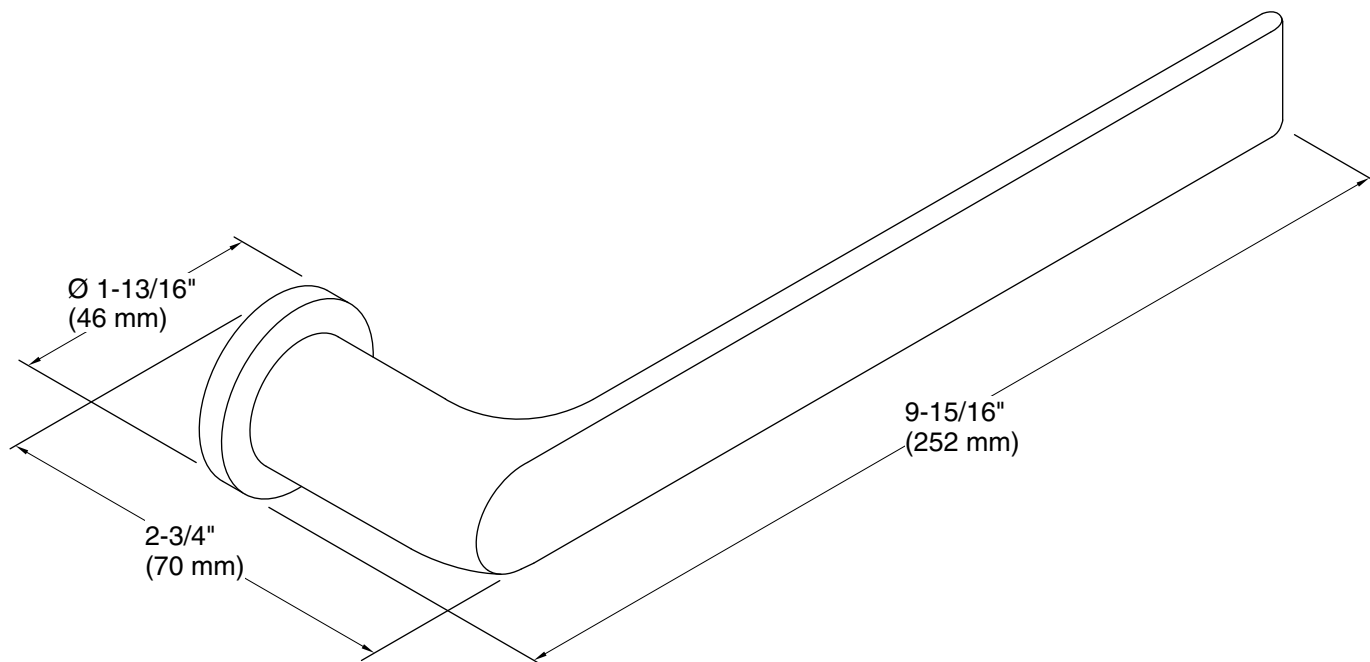

## Features

- 9-15/16" (252 mm) towel arm.
- Open-ended design for easy access.
- Coordinates with other products in the Avid collection.

## Technical Information

All product dimensions are nominal.

Material: Zinc